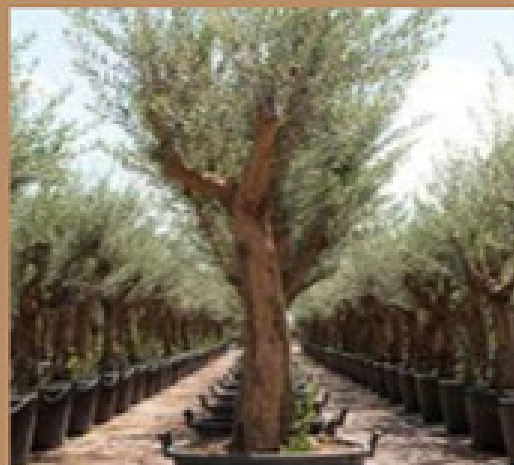

olive-tree

Is hard, opposite, up to about 8 cm long and 2 cm wide.

An olive tree can absorb 10.65 kg of CO₂.

Produce olive oil and table olives.

The olive tree represents peace, victory and glory.

d out to
altho
al w
n Rat
me of yes
somethi
blackth
lay.
watch
ni
at

nk, close by,
V&V
evy Longvill
ed car park (G
with the sp
G
ome of all
hen as
you meet
each half high
in a c
ootp and over
at, do not cross